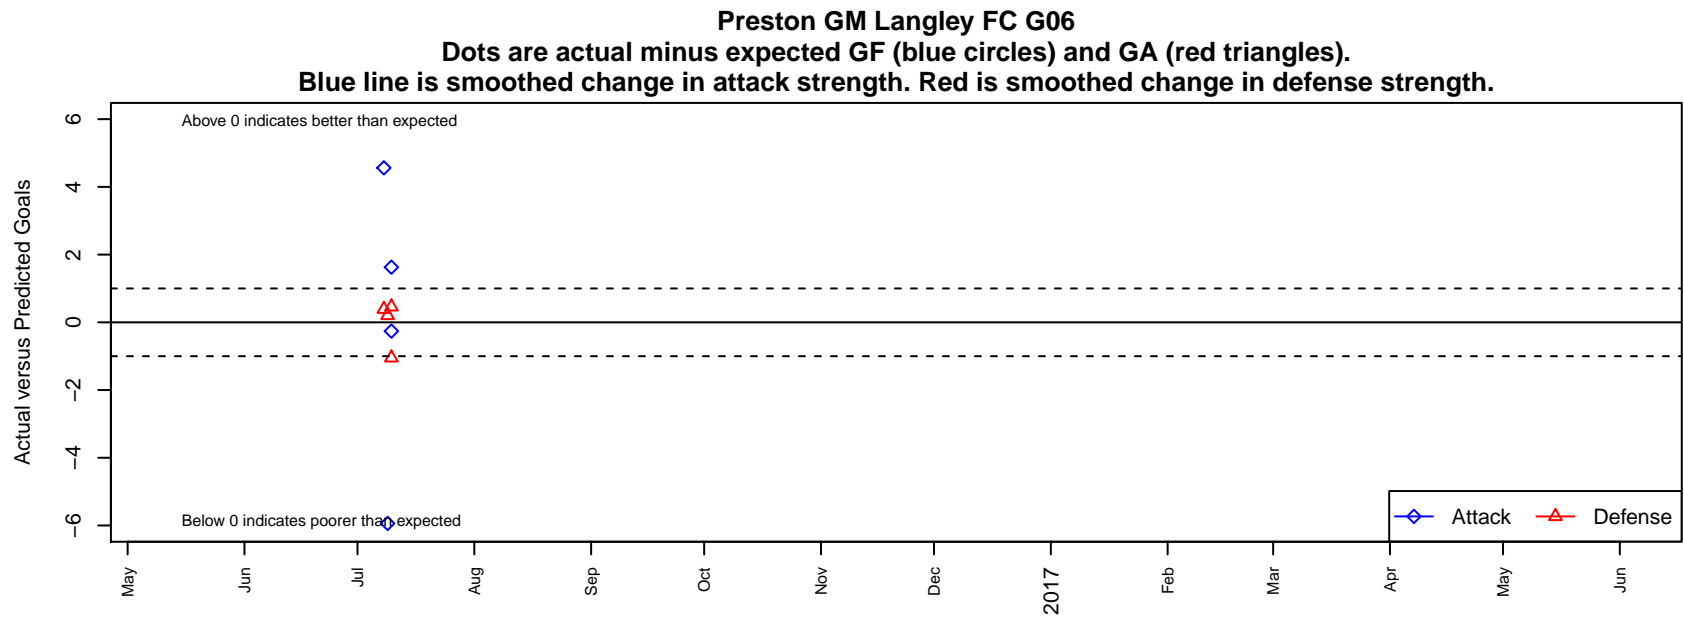

Preston GM Langley FC G06

, BC
G06 total strength=801
attack=1.22 defense=0.82

alt names used:
PrestonGMLangley FC

Venues played:
2016 Seattle United Cup GU11 Gold

date	home		away		venue	pred.home	pred.away
2016-07-10	MRFC Blue G06	2	Preston GM Langley FC G06	5	2016 Seattle United Cup GU11 Gold	0.95	3.37
2016-07-10	Preston GM Langley FC G06	3	Seattle United Shoreline Blue G06	0	2016 Seattle United Cup GU11 Gold	3.26	0.46
2016-07-09	FWFC White G06	0	Preston GM Langley FC G06	4	2016 Seattle United Cup GU11 Gold	0.20	9.94
2016-07-08	Preston GM Langley FC G06	11	Wenatchee Valley United G06	0	2016 Seattle United Cup GU11 Gold	6.44	0.39